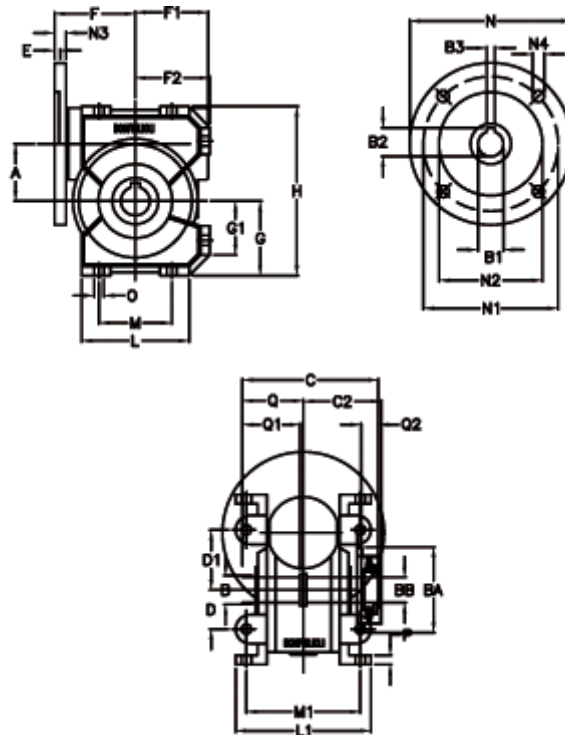

# Data Sheet

Article number: 390204902803336  
 Description: Worm Gear with Torque Limiter  
 VF 49-L2-U-28 P80B14

## Measures

a = 49.5	C2 = 63.5	g = 64.5	N = 120	Q1 = 41
B = 25	D = 34	G1 = 46.5	N1 = 100	Q2 = 15
B1 E7 = 19	D1 = 52	H = 146.5	N2 = 80	
B2 = 21.8	Description = VF 49U-xx-80B14	H1 = 110.5	N3 = 10.0	
B3 H9 = 6	E = 3.0	L = 93	N4 = 7.0	
BA = 63	F = 70	L1 = 117	O = 8.5	
BB H7 = 14	F1 = 63	m = 63	P = 8	
C = 105	F2 = 64.5	M1 = 98.5	Q = 51.0	